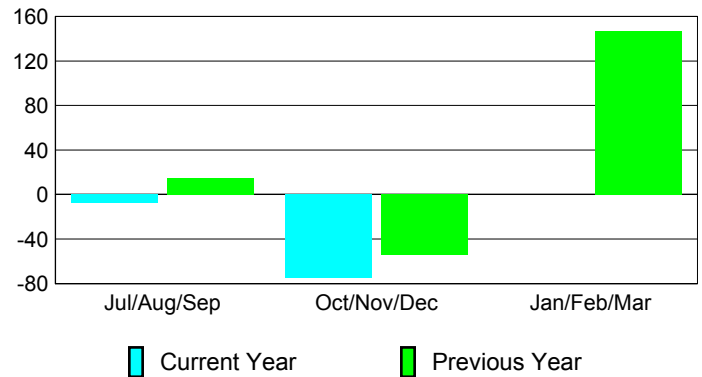

Membership Results
2012-2013

Membership
2011-2012

Month	Net Memb Goal	Actual New Memb	Actual Dropped Memb	Gain/Loss of Memb	Gain/Loss of Memb
Jul/Aug/Sep		41	-49	-8	15
Oct/Nov/Dec		100	-175	-75	-54
Jan/Feb/Mar					147
Totals		141	-224	-83	108

Membership Results 2012-2013

Goal, New, Dropped, Gain/Loss

Comparison of Membership Gain/Loss

Current Year Compared to the Previous Year

Gender Comparison 2012-2013

Jul/Aug/Sep

Oct/Nov/Dec

Jan/Feb/Mar