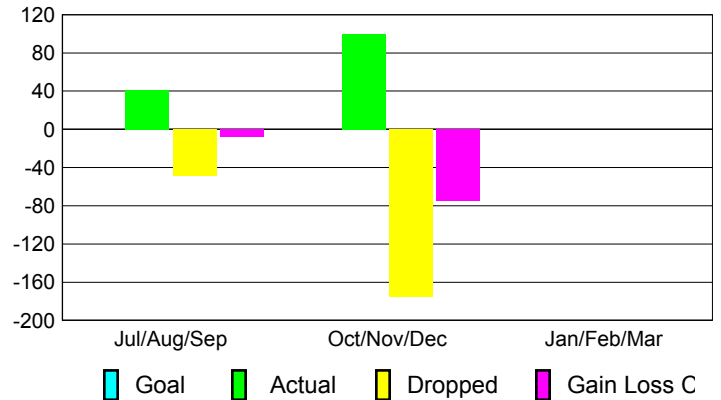

Membership Results 2012-2013

Goal, New, Dropped, Gain/Loss

Comparison of Membership Gain/Loss

Current Year Compared to the Previous Year