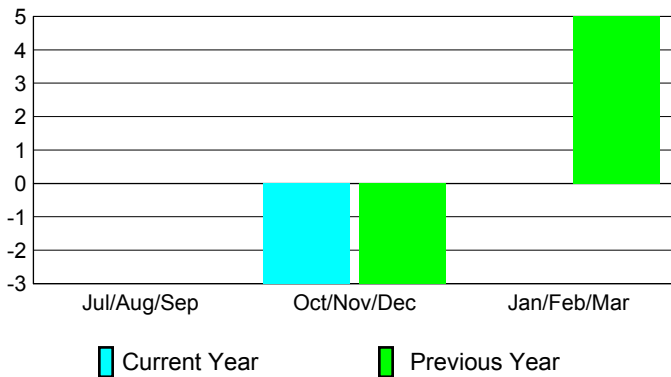

2012-2013 GMT Reports for District (or Undistricted) **District 306 C2**

GMT: M NAGARAJAN

Location: REP OF SRI LANKA

GMT CA: 6

CLUBS

Club Results
2012-2013

Clubs
2011-2012

Month	New Club Goal	Actual New Clubs	Actual Dropped Clubs	Gain/Loss of Clubs	Gain/Loss of Clubs
Jul/Aug/Sep		0	0	0	0
Oct/Nov/Dec		1	-4	-3	-3
Jan/Feb/Mar					5
Totals		1	-4	-3	2

Club Results 2012-2013

Goal, New, Dropped, Gain/Loss

Comparison of Club Gain/Loss

Current Year Compared to the Previous Year

YTD Status Quo Clubs 2012-2013

Status Quo Clubs Compared to Status Quo Members

MEMBERSHIP