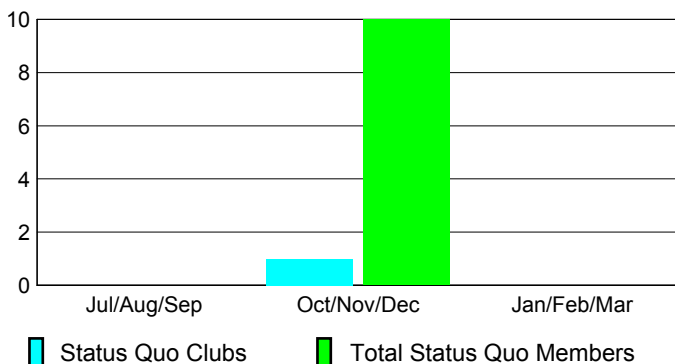

Club Results 2012-2013

Goal, New, Dropped, Gain/Loss

Comparison of Club Gain/Loss

Current Year Compared to the Previous Year

YTD Status Quo Clubs 2012-2013

Status Quo Clubs Compared to Status Quo Members

MEMBERSHIP

Membership Results
2012-2013

Membership
2011-2012

Month	Net Memb Goal	Actual New Memb	Actual Dropped Memb	Gain/Loss of Memb	Gain/Loss of Memb
Jul/Aug/Sep		41	-49	-8	15
Oct/Nov/Dec		100	-175	-75	-54
Jan/Feb/Mar					147
Totals		141	-224	-83	108