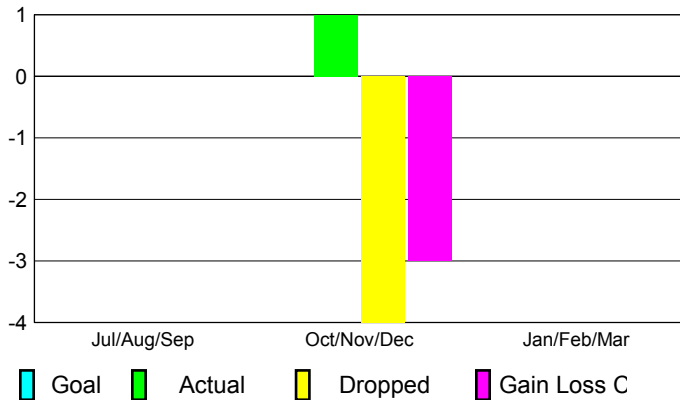

2012-2013 GMT Reports for District (or Undistricted) **District 306 C2**

GMT: M NAGARAJAN

Location: REP OF SRI LANKA

GMT CA: 6

CLUBS

Club Results
2012-2013

Clubs
2011-2012

Month	New Club Goal	Actual New Clubs	Actual Dropped Clubs	Gain/Loss of Clubs	Gain/Loss of Clubs
Jul/Aug/Sep		0	0	0	0
Oct/Nov/Dec		1	-4	-3	-3
Jan/Feb/Mar					5
Totals		1	-4	-3	2

Club Results 2012-2013

Goal, New, Dropped, Gain/Loss

Comparison of Club Gain/Loss

Current Year Compared to the Previous Year

YTD Status Quo Clubs 2012-2013

Status Quo Clubs Compared to Status Quo Members

MEMBERSHIP